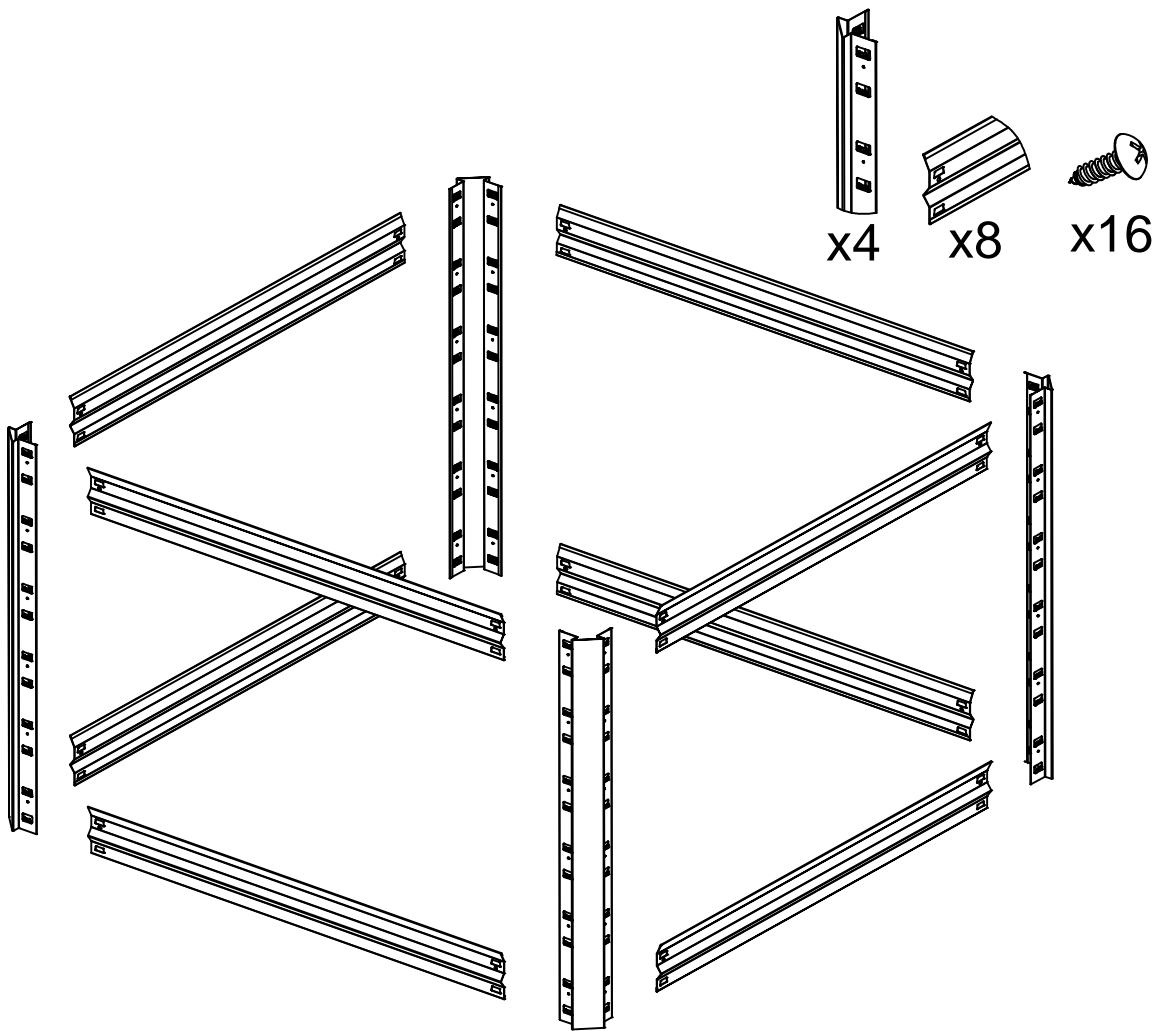

Garden Composter

Size:93x93x70cm

Thank you for purchasing this composter, if you're satisfied with the product, please leave us a review. Alternatively if you require any assistance, please contact our customer service team: info@primrose.co.uk / 0118 903 5210

1		4
2		24
F3		48
4		1

CAUTION:

Prior to assembly, some parts of the composter are sharp, it is recommended to wear gloves whilst handling and take extra care during assembly.

Please note: Part 4 must be cut into 4 equal size pieces

x16

x4