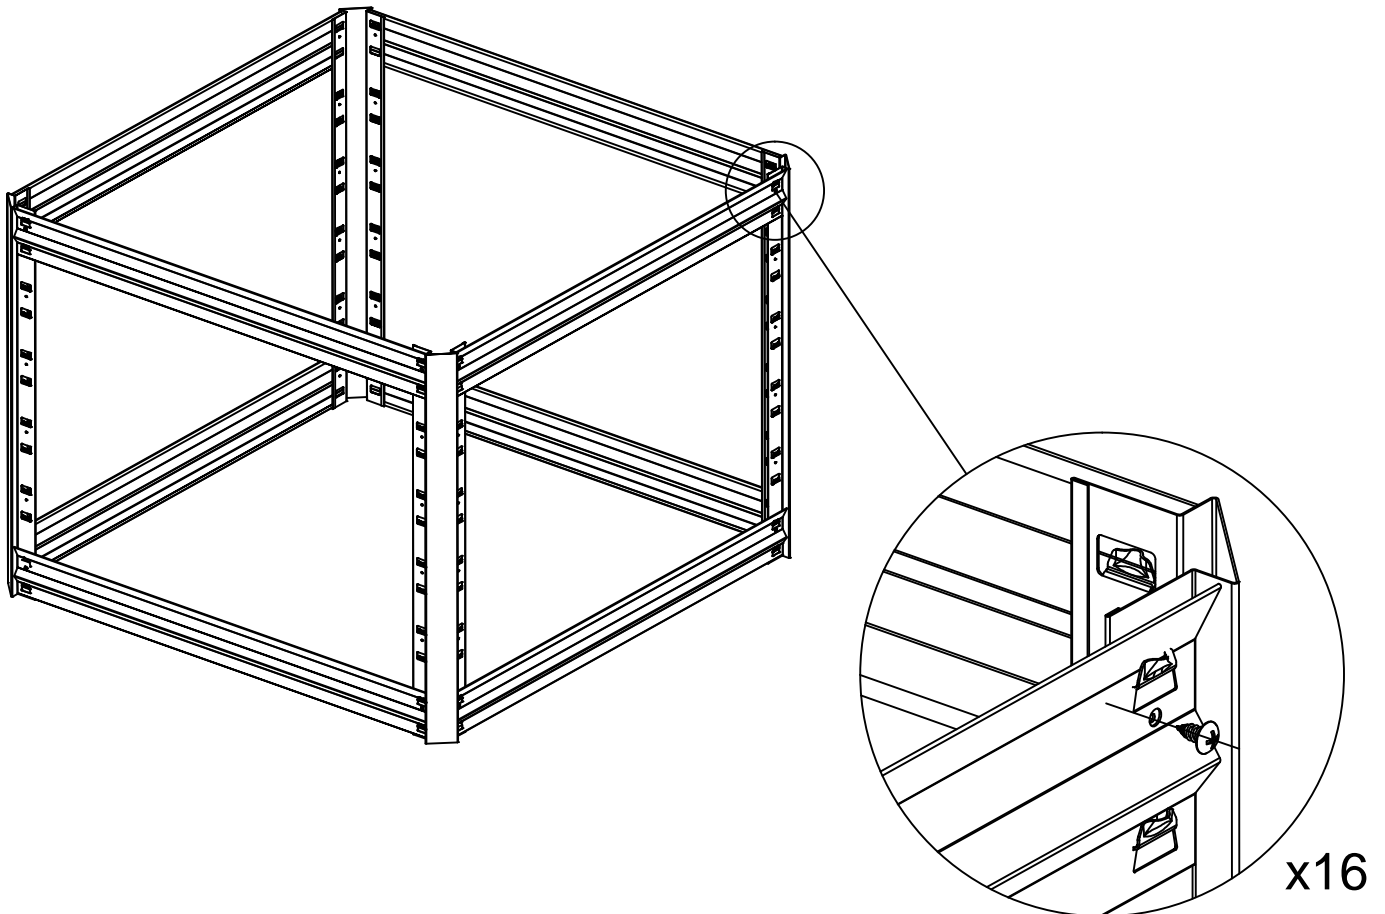

Garden Composter

Size:93x93x70cm

Thank you for purchasing this composter, if you're satisfied with the product, please leave us a review. Alternatively if you require any assistance, please contact our customer service team: info@primrose.co.uk / 0118 903 5210

1		4
2		24
F3		48
4		1

CAUTION:

Prior to assembly, some parts of the composter are sharp, it is recommended to wear gloves whilst handling and take extra care during assembly.

Please note: Part 4 must be cut into 4 equal size pieces

x16

x4