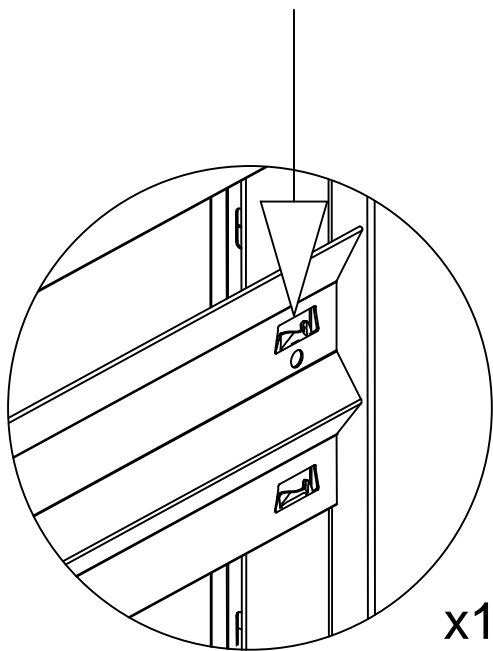

Garden Composter

Size:93x93x70cm

Thank you for purchasing this composter, if you're satisfied with the product, please leave us a review. Alternatively if you require any assistance, please contact our customer service team: info@primrose.co.uk / 0118 903 5210

1		4
2		24
F3		48
4		1

CAUTION:

Prior to assembly, some parts of the composter are sharp, it is recommended to wear gloves whilst handling and take extra care during assembly.

Please note: Part 4 must be cut into 4 equal size pieces